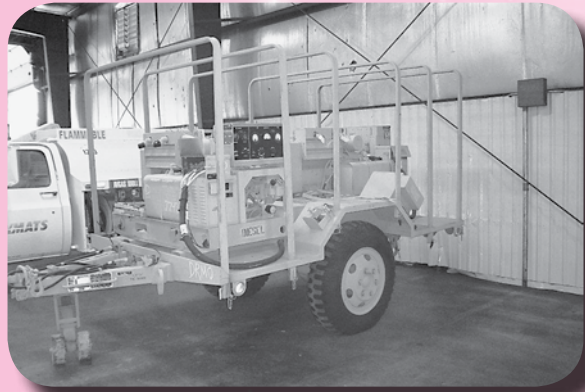

AVIATION AUCTION

ABSOLUTE AUCTION!

Corporate Aircraft Consignment Auction

FRIDAY & SATURDAY
October 5th & 6th, 2012
Starting at 9:00 A.M.

Auction Hosted by
AVMATS, INC.
At their location:
835 Texas Court ~ O'Fallon (St. Louis), Missouri

Directions: Building is in the Lone Star Industrial Park., From I-70 Take the Bryan Rd. Exit, Go North 1 Block, Turn Left or West Go 1 Mile to Stoplight (Hoff Rd) Turn Right Go Over Railroad Tracks, Veer Left to Texas Court Turn Right. Watch for signs!!

OPEN HOUSE:
Thursday ~ October 4th
9:00 A.M. to 4:00 P.M.

At This Time We Are Still Receiving Lists, So We Expect the Amount of Inventory to Grow By Sale Day!!