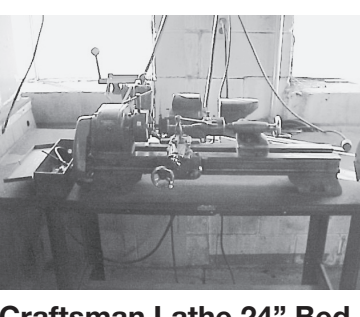

Econoline 48 x 24 Bead Blast Cabinet w/Reclaimer. (3 ea.) Howell 32" Jacks.

Gardner/Denver Air Compressor 230-3 Phase, 10 H.P.

Nayak Aviation Hydraulic Mule 2,000 Lb.

Robin Air Refrigerant Recovery & Recycling System Mdl. 17400A Dial-A-Charge Air Conditioning Recovery & Filling Cart Devilbiss 2400 PSI 6 H.P. Industrial Pressure Washer Nitrogen Cart & Gauges Oxygen Bottle Cart OxyAcetylene Cart, Gauges & Torch Engine Hoist 2,000 Lbs. Champion Spark Plug Tester Cleaner Champion Spark Plug Vibrator Cleaner Airco 150 Amp. AC/DC MSM Heliarc Welder Craftsman Variable Speed Drill Press Spot Bead Blaster (3 ea.) 3' Work Platforms 6' & 8' Step Ladders 8' & 12' Maintenance Ladders Small Platform Work Stand 48" x 18" Portable Aircraft Maintenance Air-Conditioner Bench Mount Beading Tool Ultrasonic Industries 30" x 18" x 14" Ultrasonic Cleaner