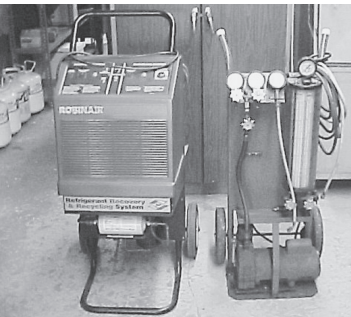

1966 Ford F-250 Av Gas Truck, 800 Gal. Steel Tank, Single Pump, Meter & Reel, Runs Good, Great Back Up or Flying Club Truck.

Allis Chalmers Mod. 720 Garden Tractor, Twin Cylinder, 20 H.P. Gas Engine, w/Snow Blade, Wheel Weights, Chains.

Econoline 48 x 24 Bead Blast Cabinet w/Reclaimer. (3 ea.) Howell 32" Jacks.

Gardner/Denver Air Compressor 230-3 Phase, 10 H.P.

Nayak Aviation Hydraulic Mule 2,000 Lb.

Robin Air Refrigerant Recovery & Recycling System Mdl. 17400A Dial-A-Charge Air Conditioning Recovery & Filling Cart Devilbiss 2400 PSI 6 H.P. Industrial Pressure Washer Nitrogen Cart & Gauges Oxygen Bottle Cart OxyAcetylene Cart, Gauges & Torch Engine Hoist 2,000 Lbs. Champion Spark Plug Tester Cleaner Champion Spark Plug Vibrator Cleaner Airco 150 Amp. AC/DC MSM Heliarc Welder Craftsman Variable Speed Drill Press Spot Bead Blaster (3 ea.) 3' Work Platforms 6' & 8' Step Ladders 8' & 12' Maintenance Ladders Small Platform Work Stand 48" x 18" Portable Aircraft Maintenance Air-Conditioner Bench Mount Beading Tool Ultrasonic Industries 30" x 18" x 14" Ultrasonic Cleaner